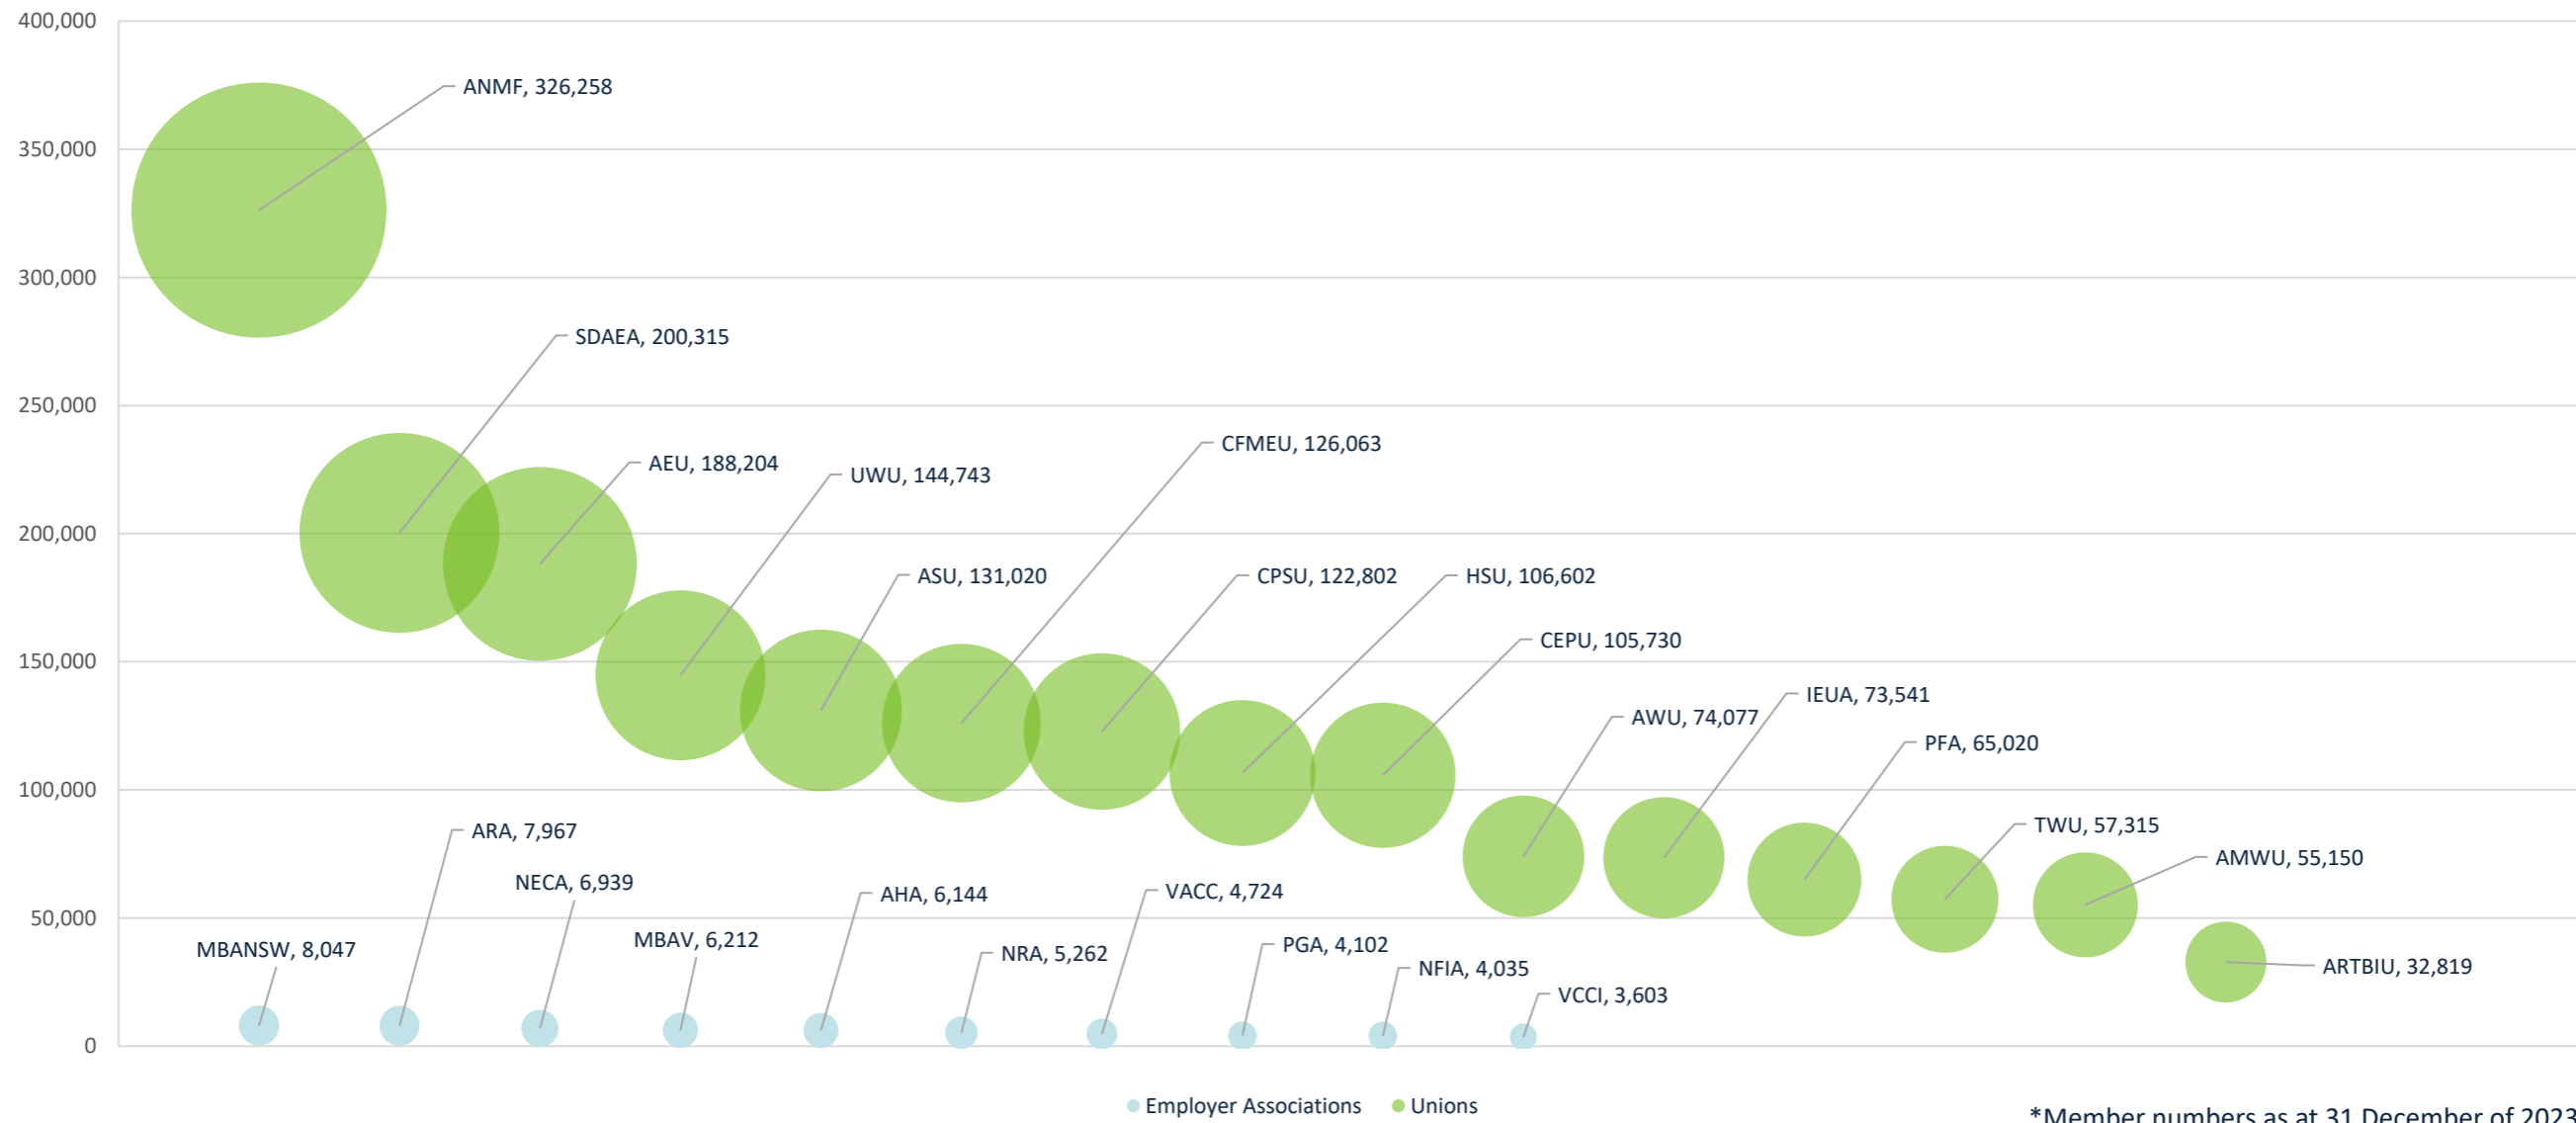

# Membership size of registered organisations – 2024\*

**Membership Numbers**  
Unions >30,000 and Employer Associations > 3,000